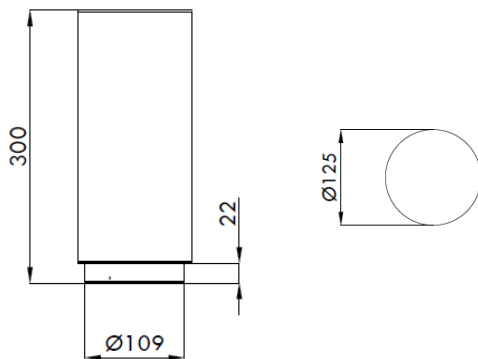

GENERAL FEATURES

Installation Location: Indoor
 Installation Type: Table
 Emission type: Direct
 Light source : Led
 Body: Aluminum & Glass
 Finish : Brass
 Standard colors: 3000°K

CARATTERISTICHE ELETTRICHE

ACCESSORI - ACCESSORIES

Cavo USB
 USB cable

IP40

Prestazioni & Codici di ordinazione – Performances & Order Codes

Codice – Code	Finitura - Finish	Potenza – Power (W)	Flusso – Flux (Lm)	Efficienza – Efficiency (Lm/W)	Angolo – Beam Angle (°)	CRI
EG05.FR	Brass	2,5W	125	70	180°	>80